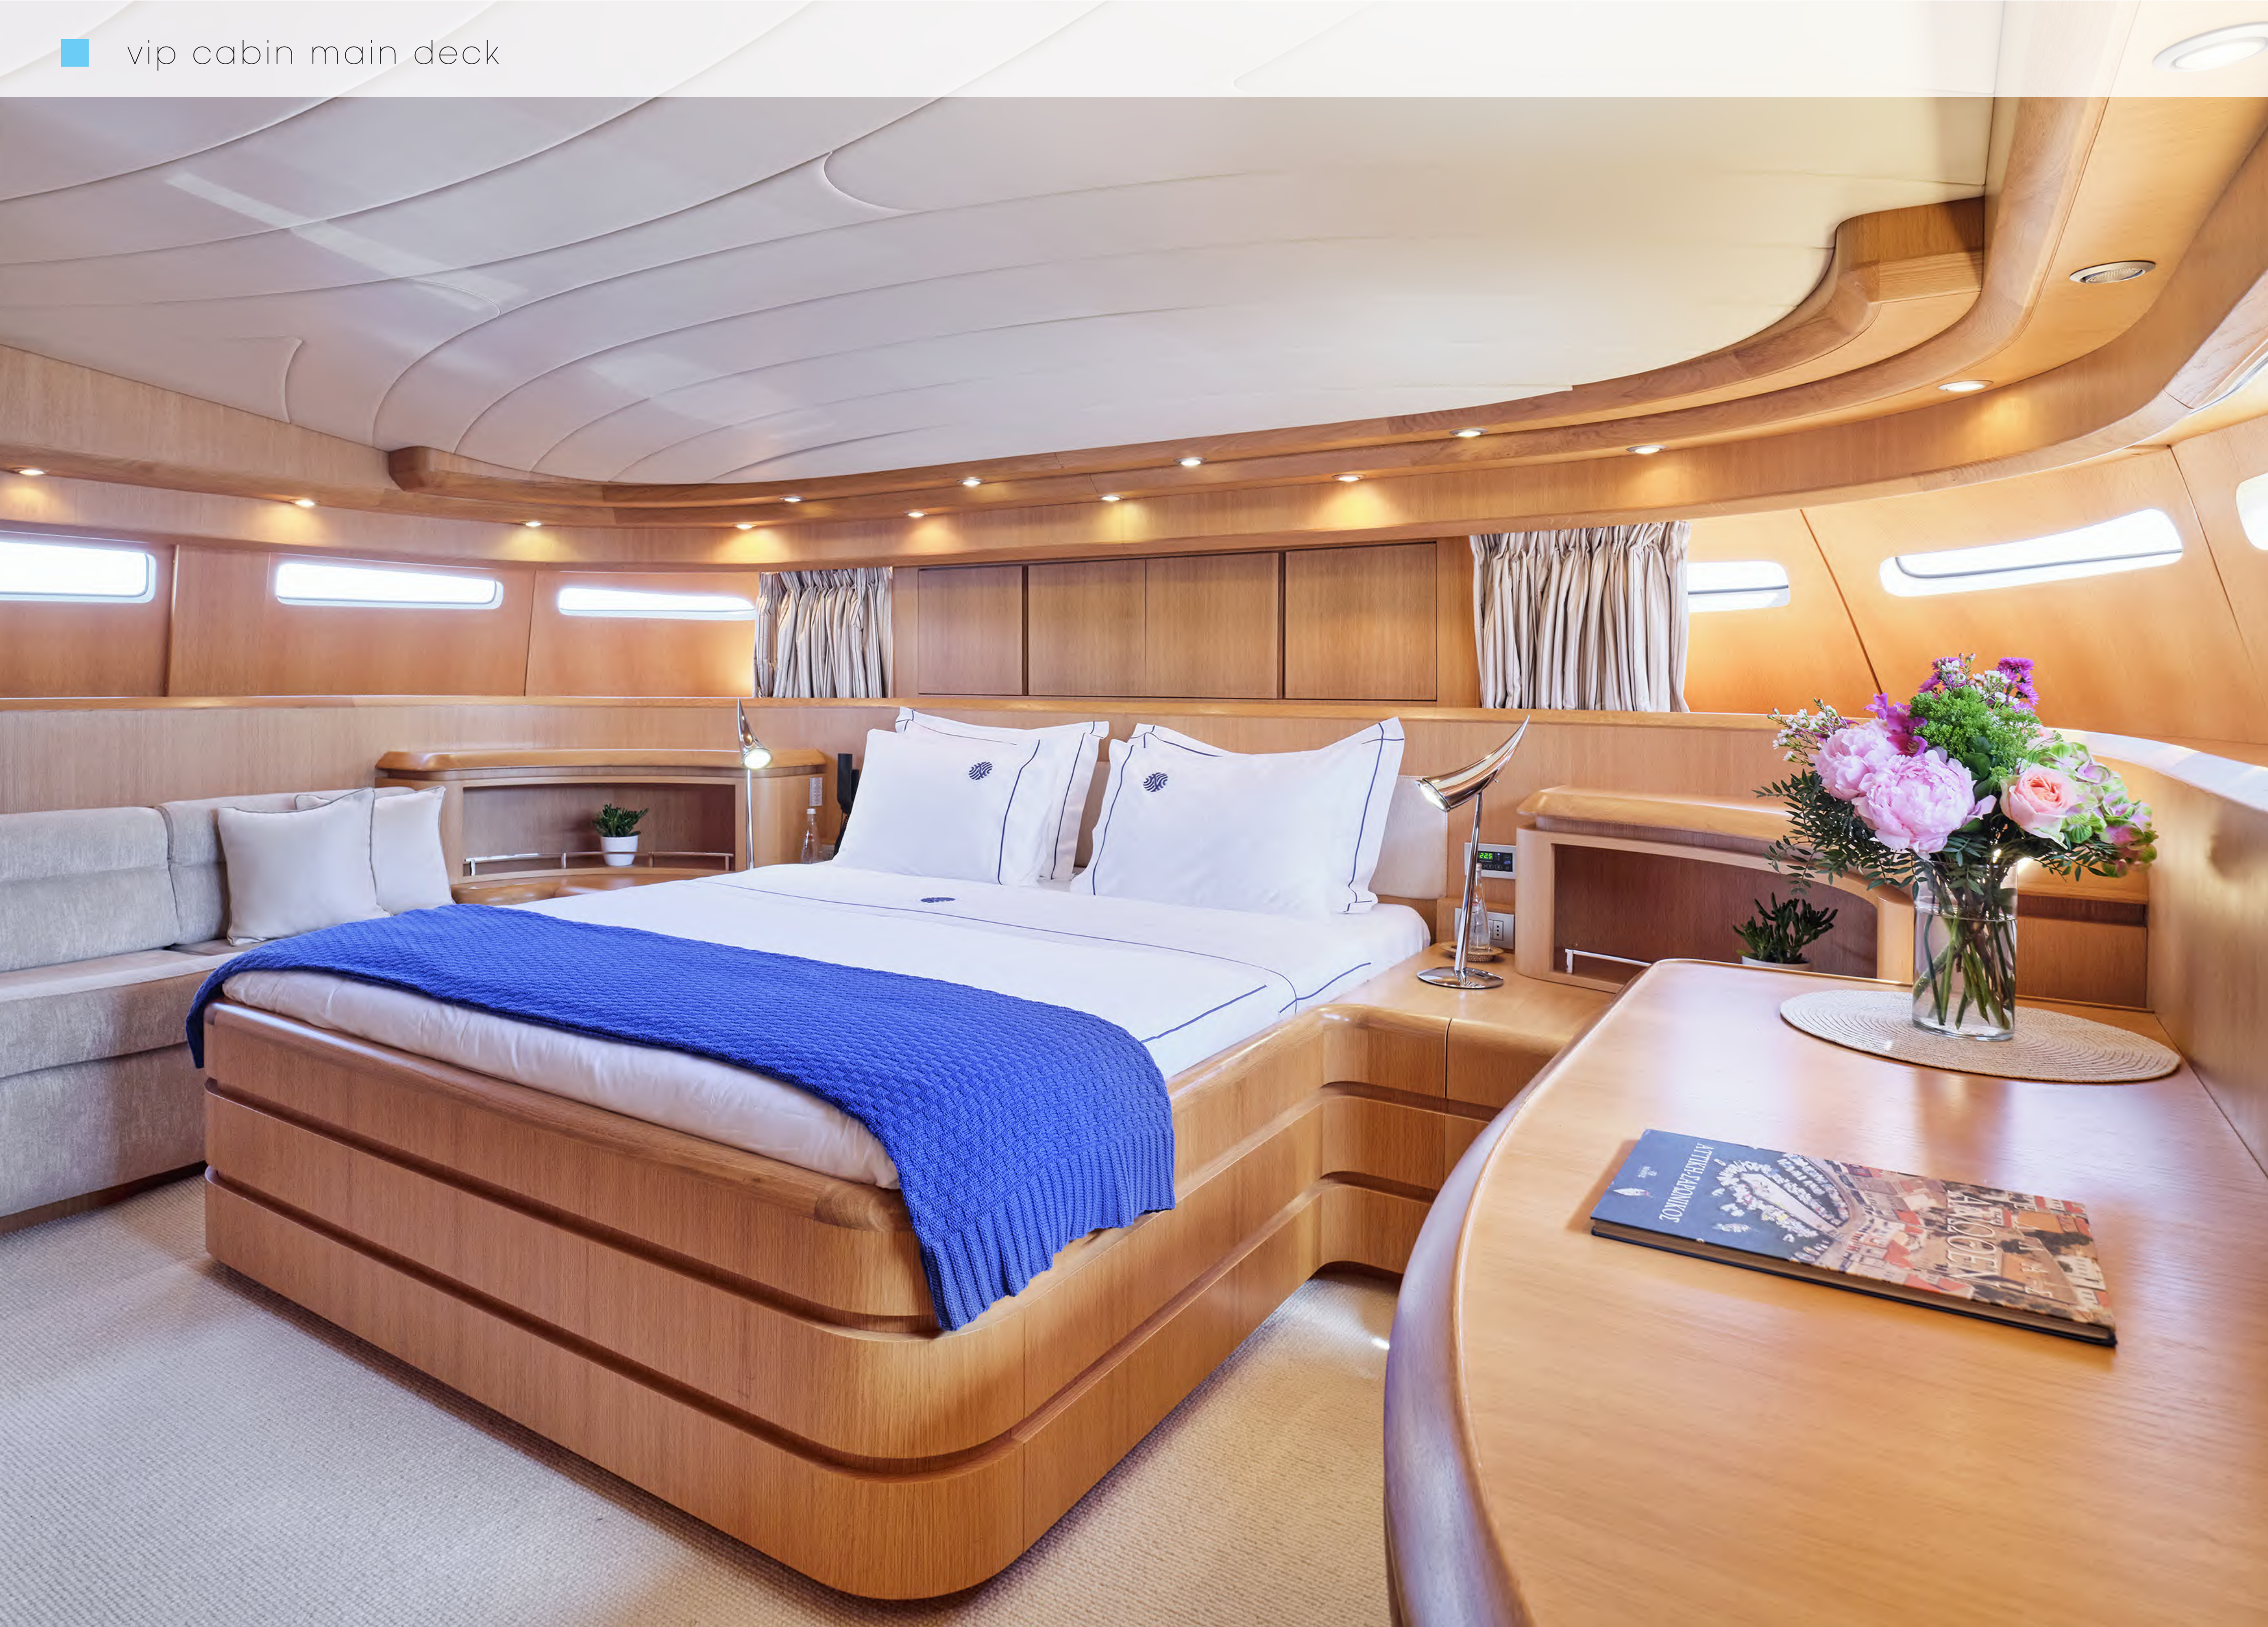

**PARSIFAL**  
YACHTING

Anasa  
Maiora 35DP

■ twin cabin ensuite

spacious & elegantly designed the aft deck offers an inviting setting for alfresco dining & leisure ■

■ expansive sundeck with luxurious lounging & dining areas