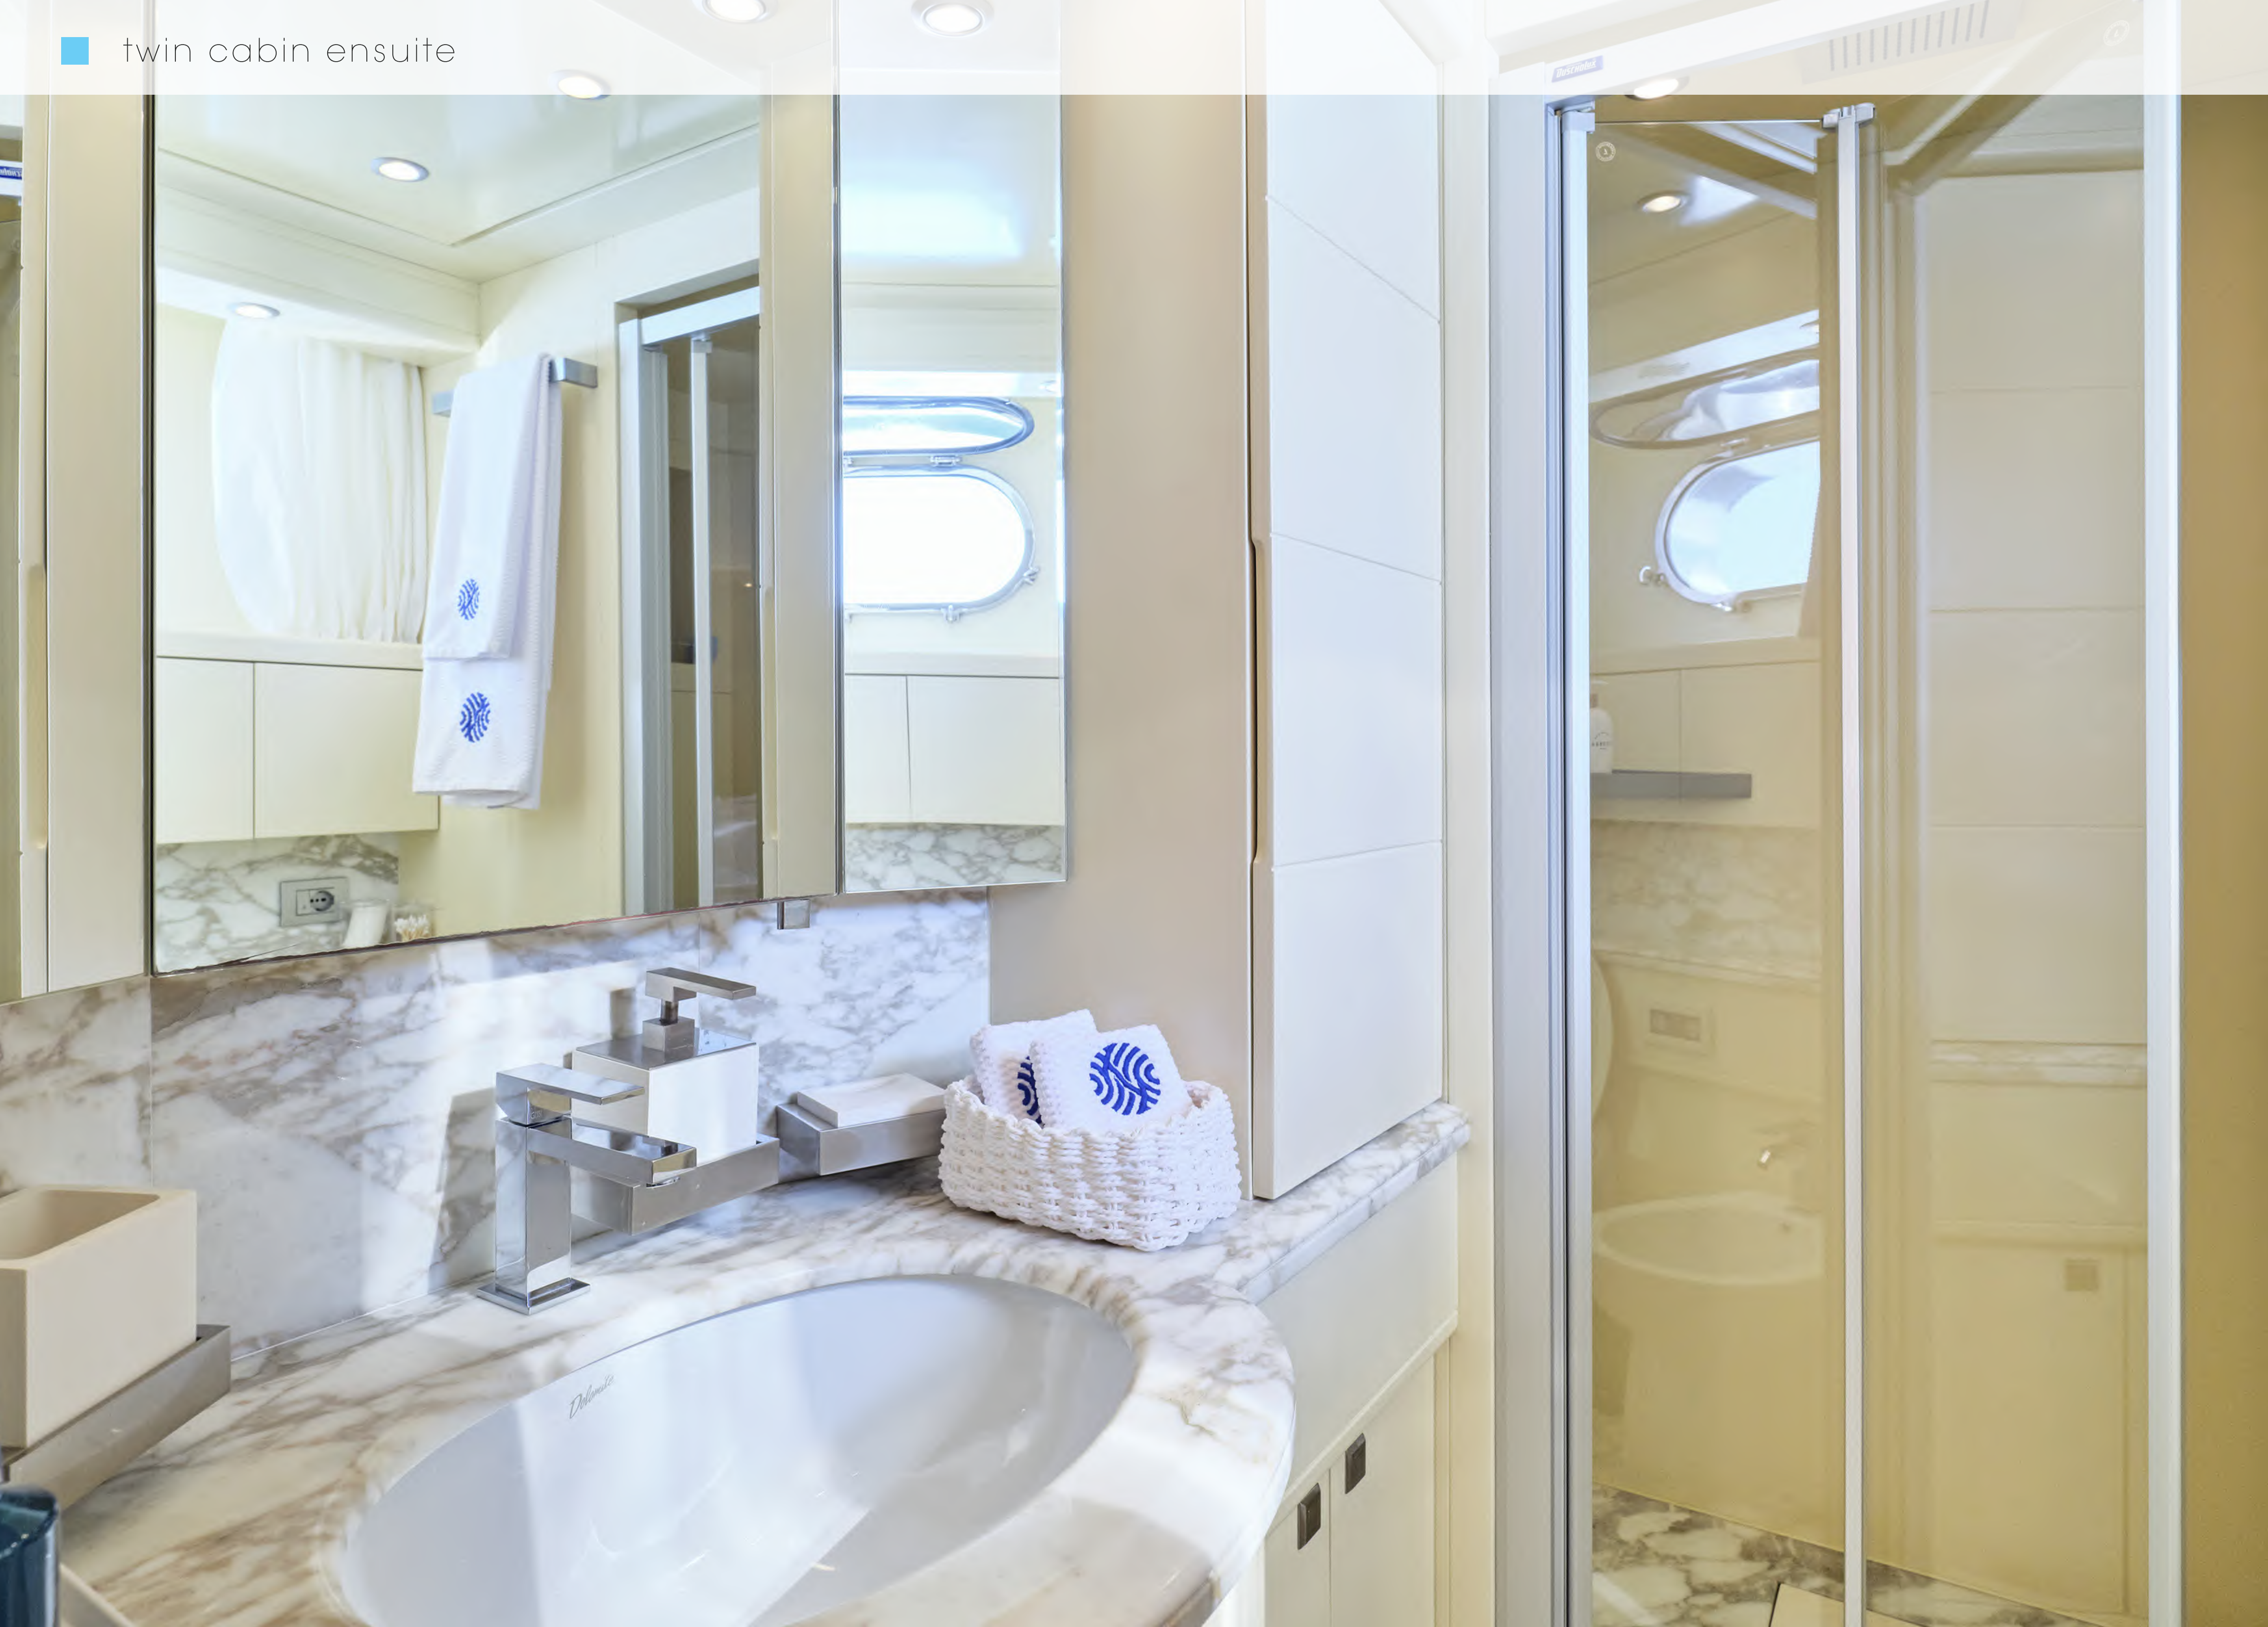

**PARSIFAL**  
YACHTING

Anasa  
Maiora 35DP

■ twin cabin ensuite

spacious & elegantly designed the aft deck offers an inviting setting for alfresco dining & leisure ■

■ expansive sundeck with luxurious lounging & dining areas